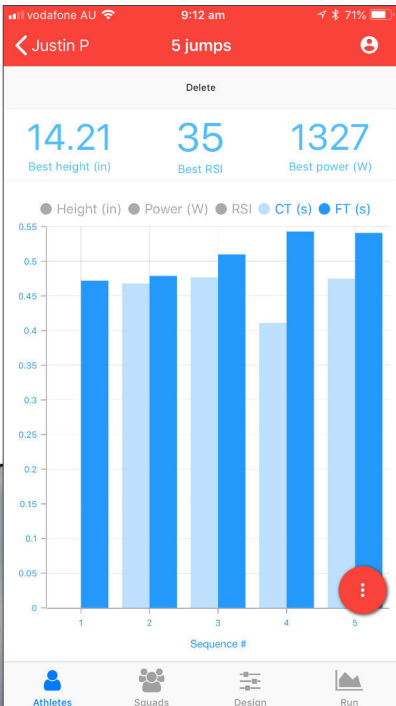

For more info contact sales@swiftperformance.com

Connects to any iOS or Android smartphone or tablet.