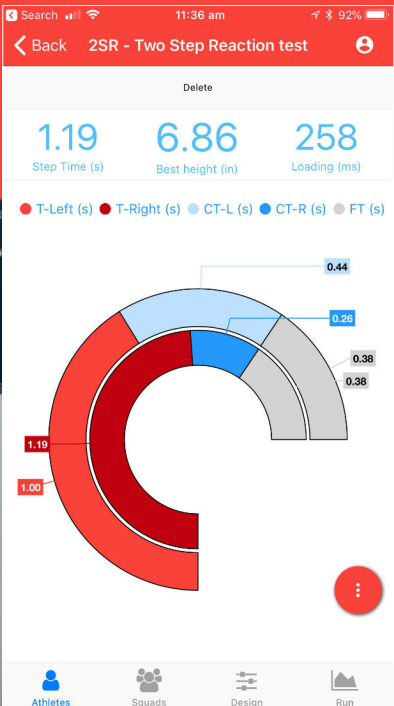

For more info contact sales@swiftperformance.com

Connects to any iOS or Android smartphone or tablet.